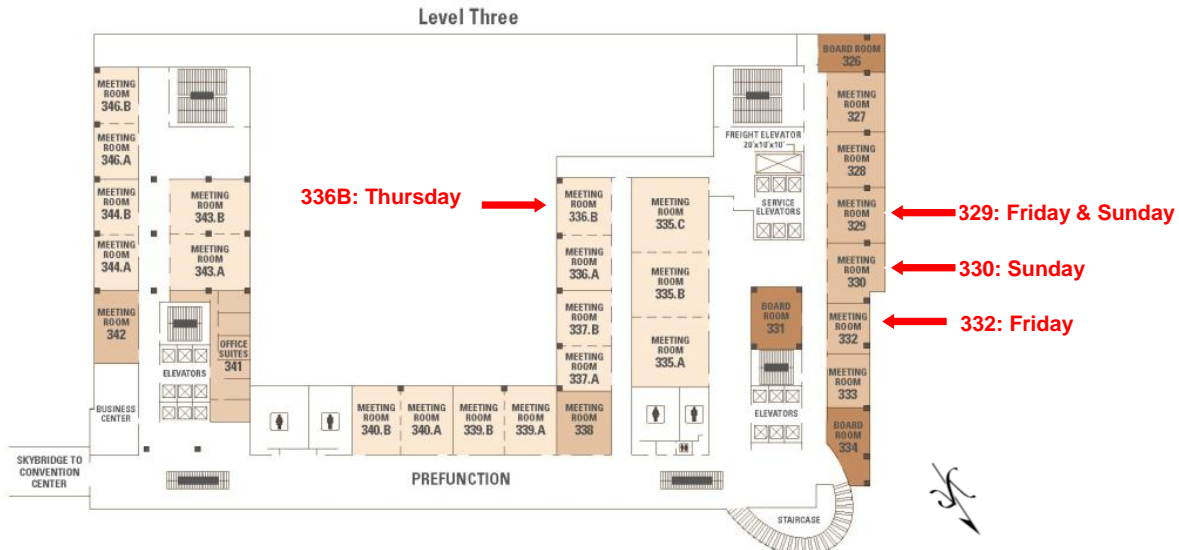

The BTL-WG will be meeting on Thursday also in this hotel.

Schedule

SSPC 135 Houston June 2018	Thursday June 21		Friday June 22		Saturday June 23	Sunday June 24		Monday June 25	
	336A	336B	329	332	Grand K	329	330	Grand K	
08:00 - 08:30									
08:30 - 09:00					Plenary			Plenary	
09:00 - 09:30	BTL-WG	(available)	TI-WG	EL-WG		NS-WG	TI-WG		
09:30 - 10:00									
10:00 - 10:30						PS-WG	DM-WG		(available)
10:30 - 11:00									
11:00 - 11:30									
11:30 - 12:00									
12:00 - 12:30	Lunch Break		Lunch Break		Lunch Break	Lunch Break			
12:30 - 01:00									
01:00 - 01:30	BTL-WG	OS-WG	AP-WG	LA-WG	AP-WG	SG-WG	PS-WG		
01:30 - 02:00									
02:00 - 02:30									
02:30 - 03:00									
03:00 - 03:30						OS-WG	IT-WG	(available)	
03:30 - 04:00									
04:00 - 04:30									
04:30 - 05:00			WG Leaders						

The SSPC dinner is scheduled for Saturday night June 23, 7:00pm.

ASHRAE SSPC 135 Plenary and Working Group Meetings Houston, Thursday June 21 to Monday June 25, 2018

Houston

Hilton Level Three

Thursday: 336B, Friday: 329 & 332, Sunday: 329 & 330

Hilton Level Four

Saturday & Monday: Grand K