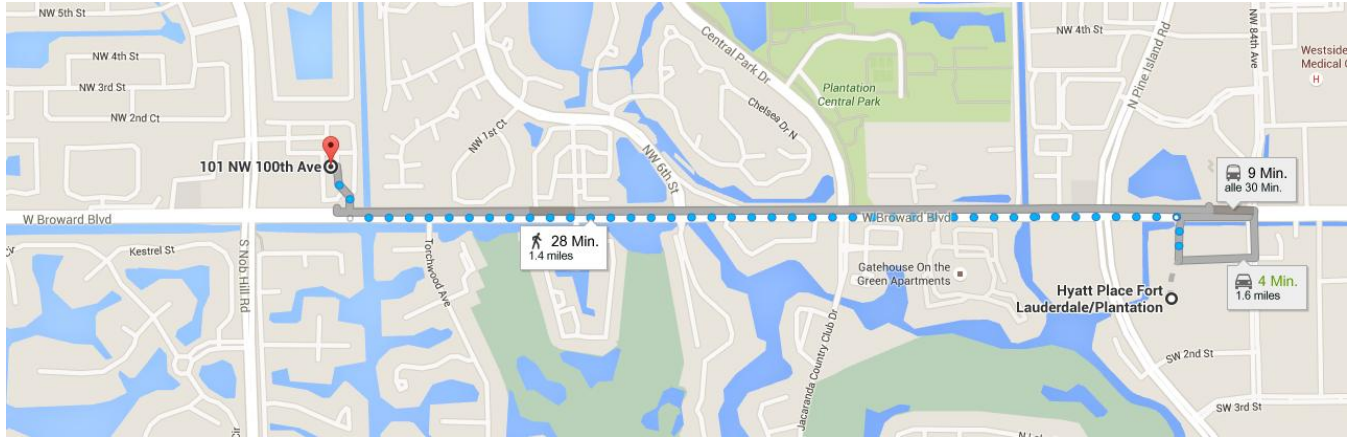

The SSPC dinner is scheduled for Tuesday night 7pm.

Fort Lauderdale, Monday April 24 to Thursday April 27, 2017

Maps:

Hyatt Place and Lutron

Lutron Experience Center